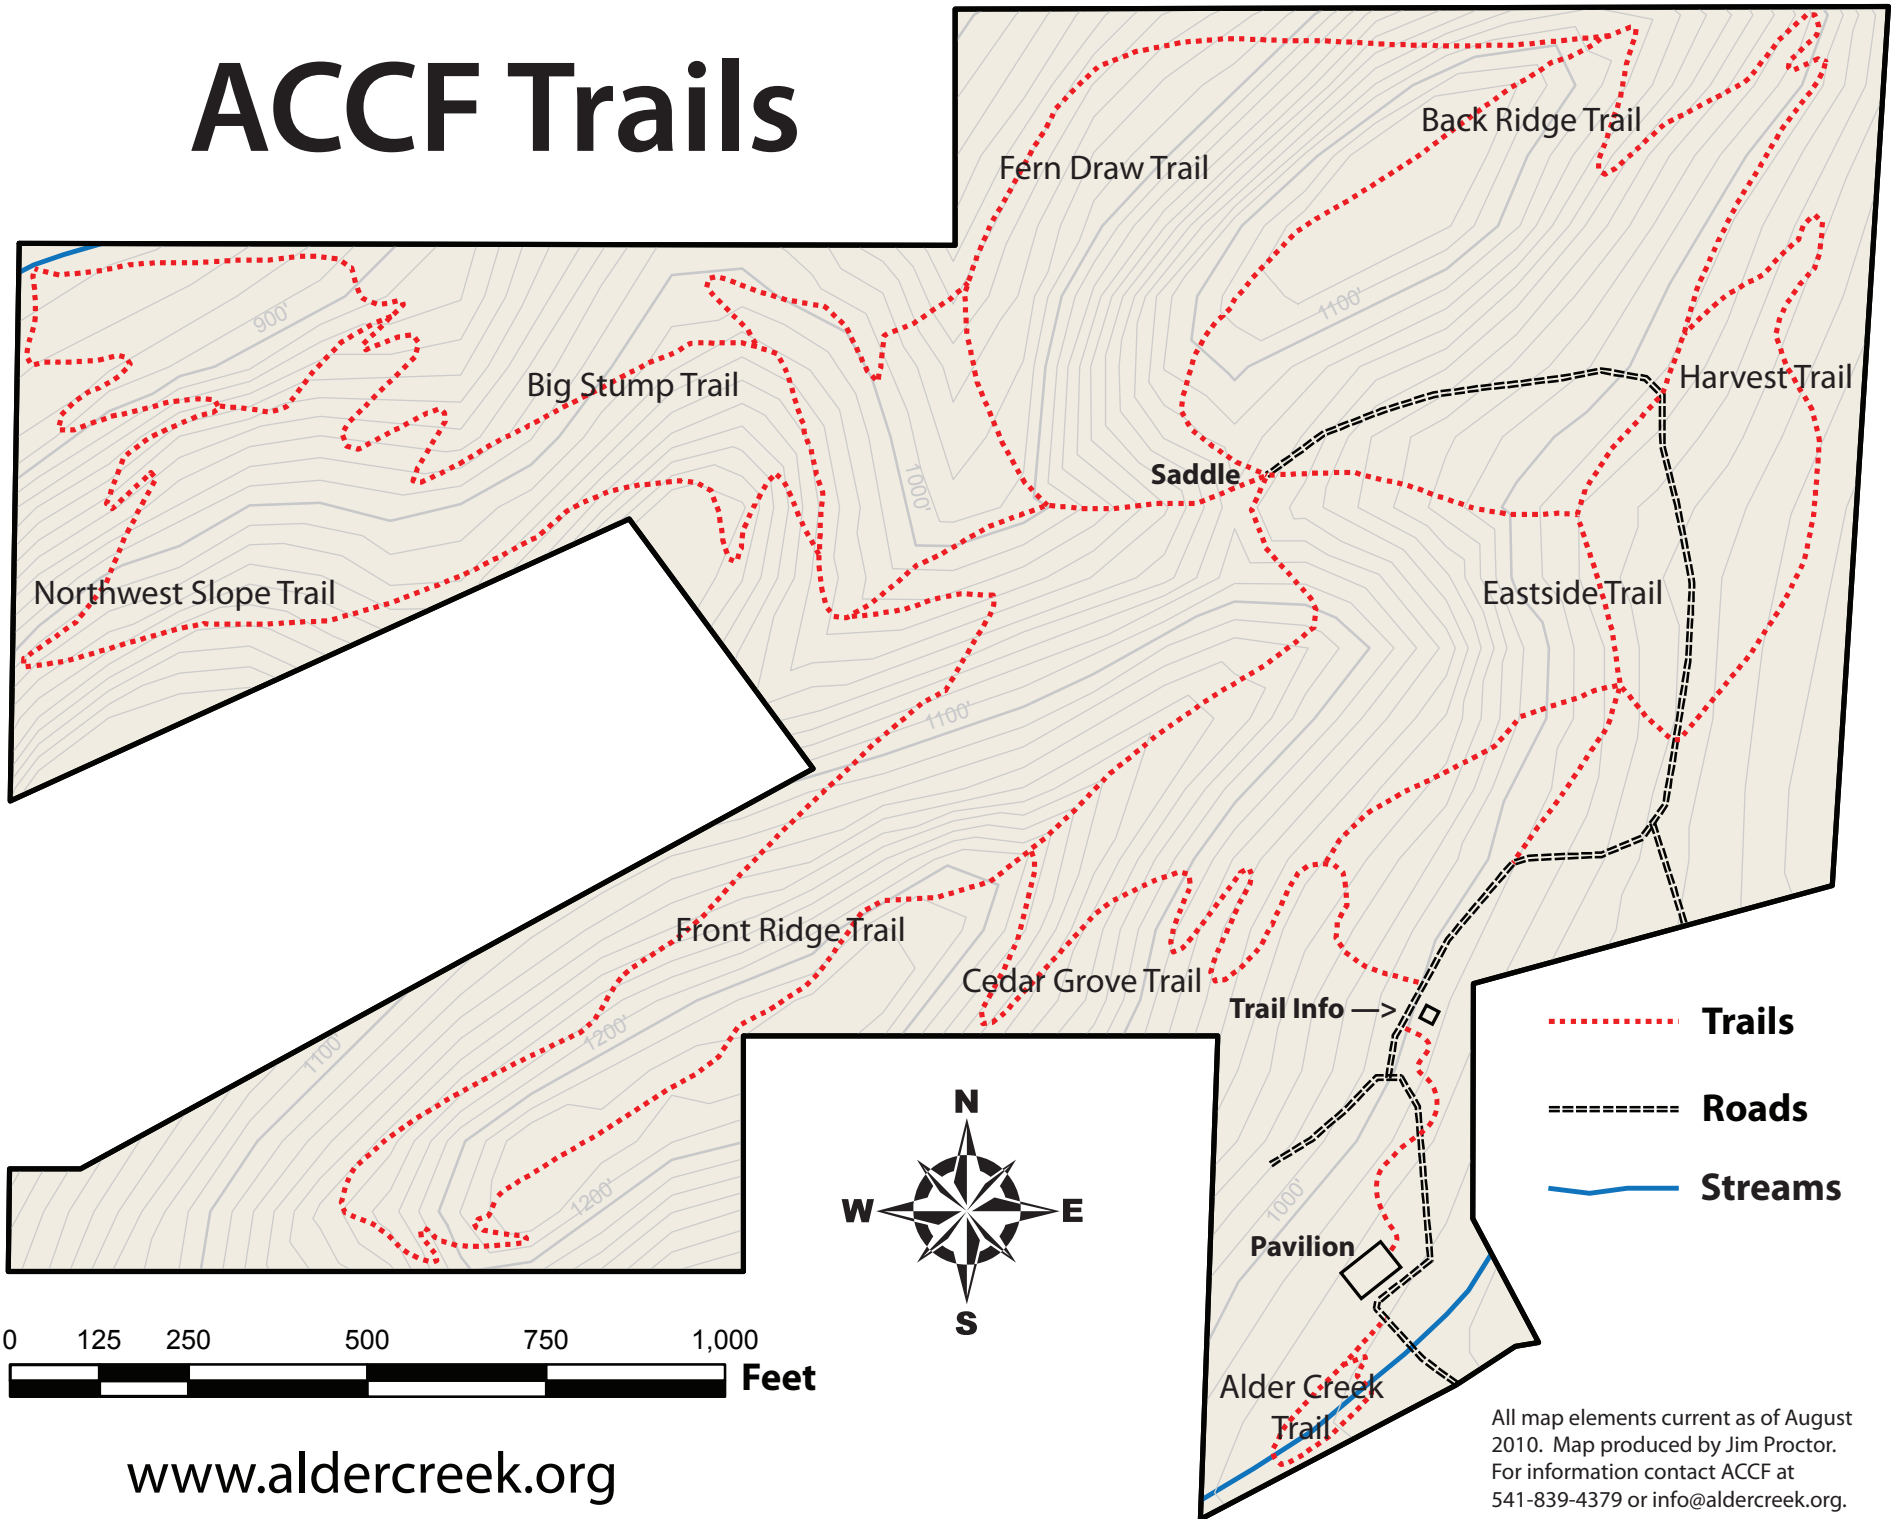

ACCF Trails

www.aldercreek.org

All map elements current as of August 2010. Map produced by Jim Proctor. For information contact ACCF at 541-839-4379 or info@aldercreek.org.