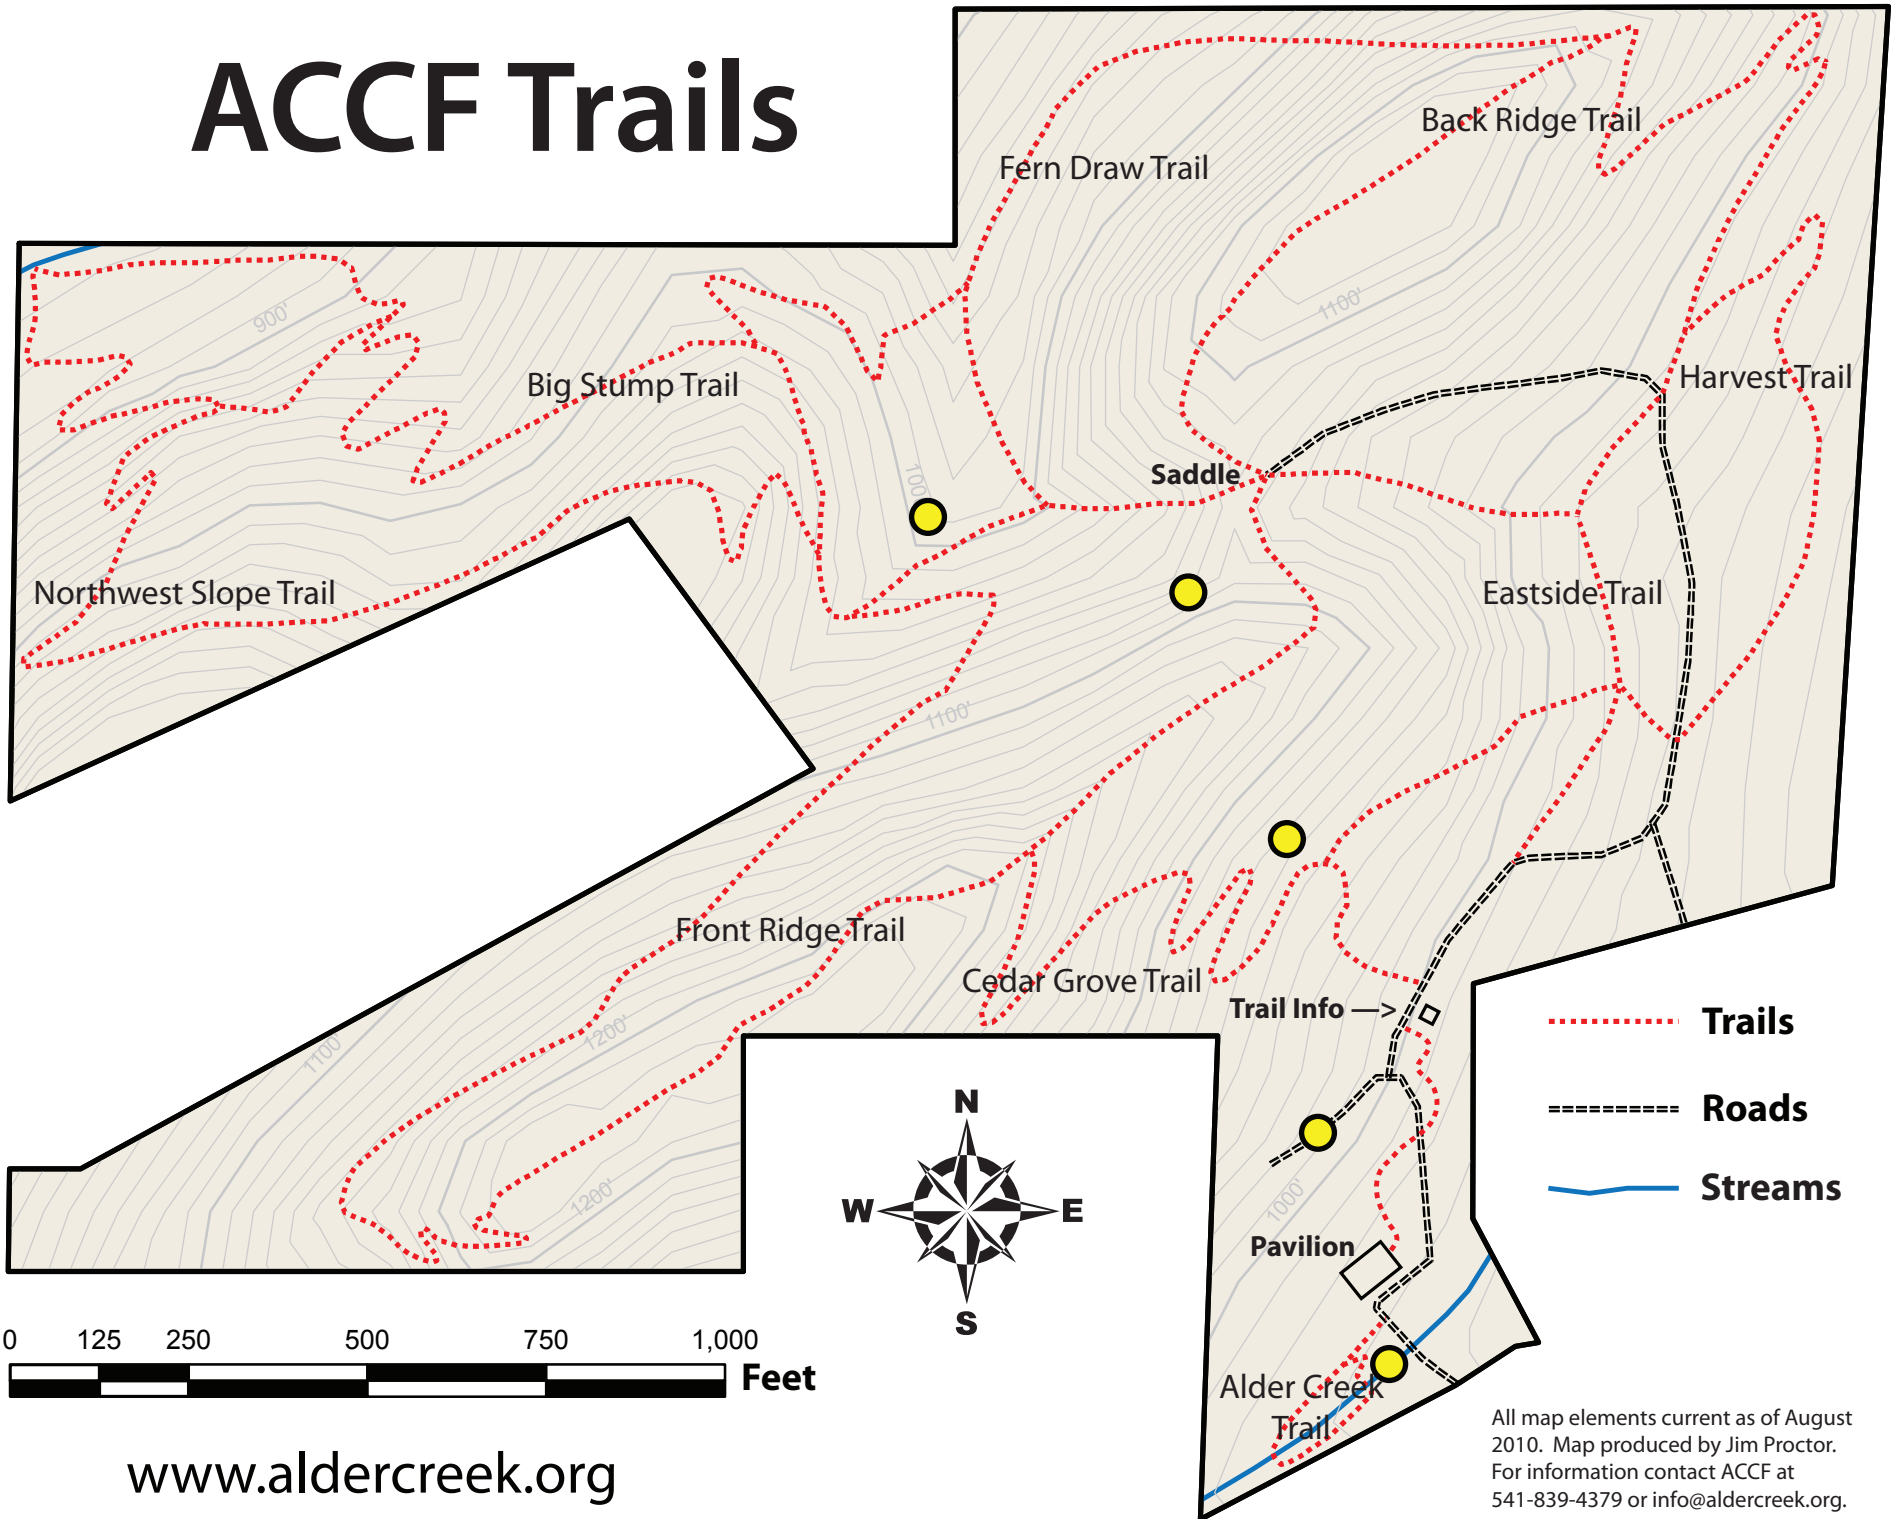

ACCF Trails

www.aldercreek.org

All map elements current as of August 2010. Map produced by Jim Proctor. For information contact ACCF at 541-839-4379 or info@aldercreek.org.