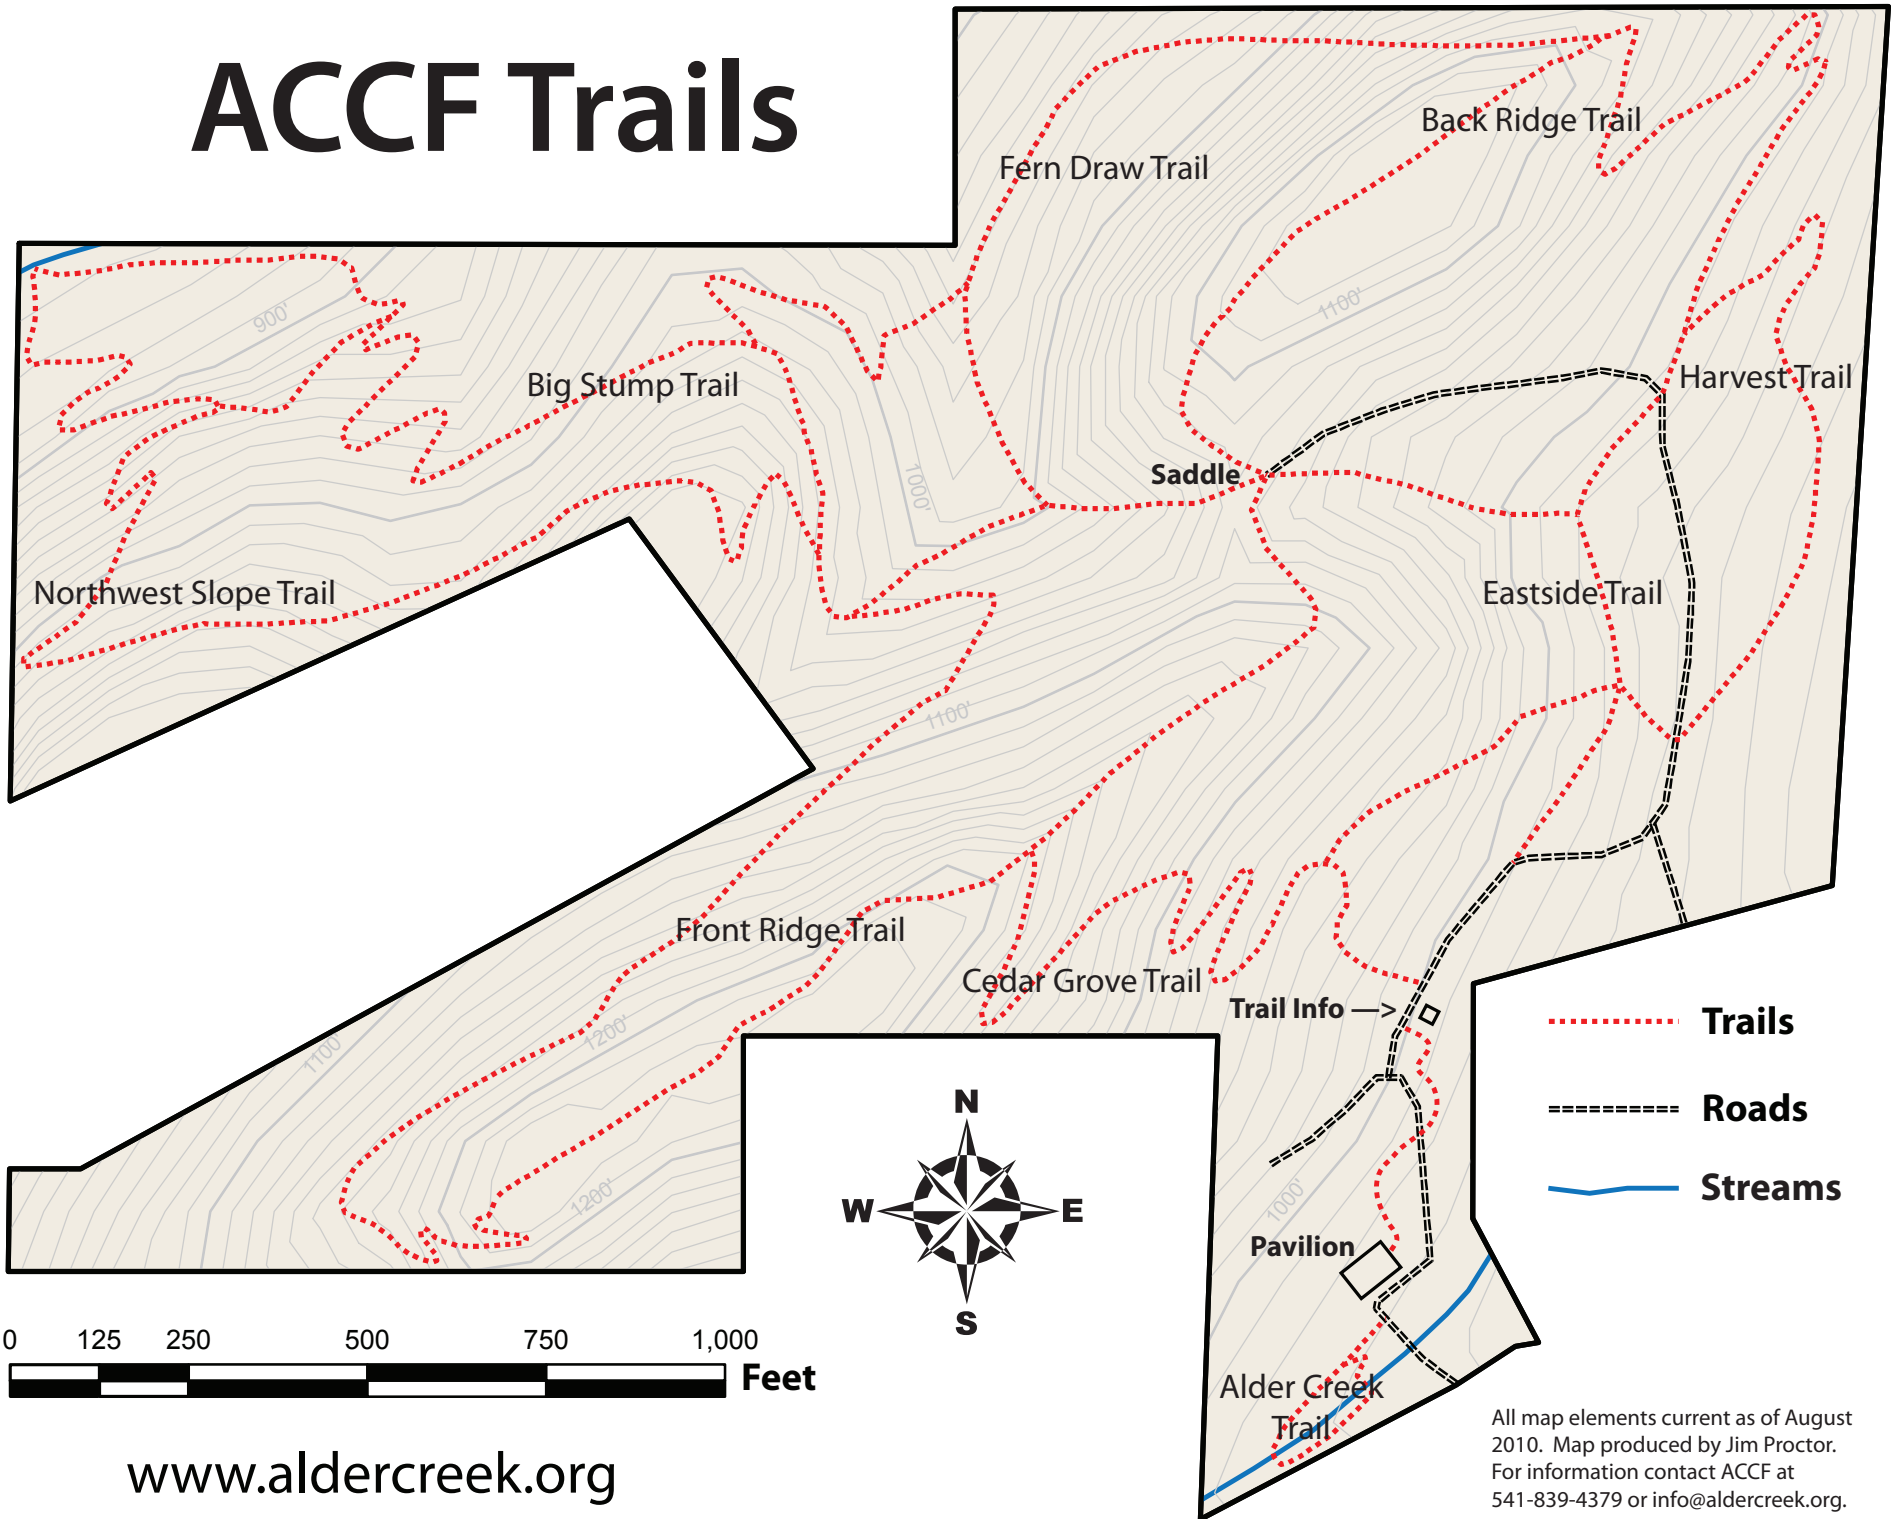

# ACCF Trails

All map elements current as of August 2010. Map produced by Jim Proctor. For information contact ACCF at 541-839-4379 or info@aldercreek.org.