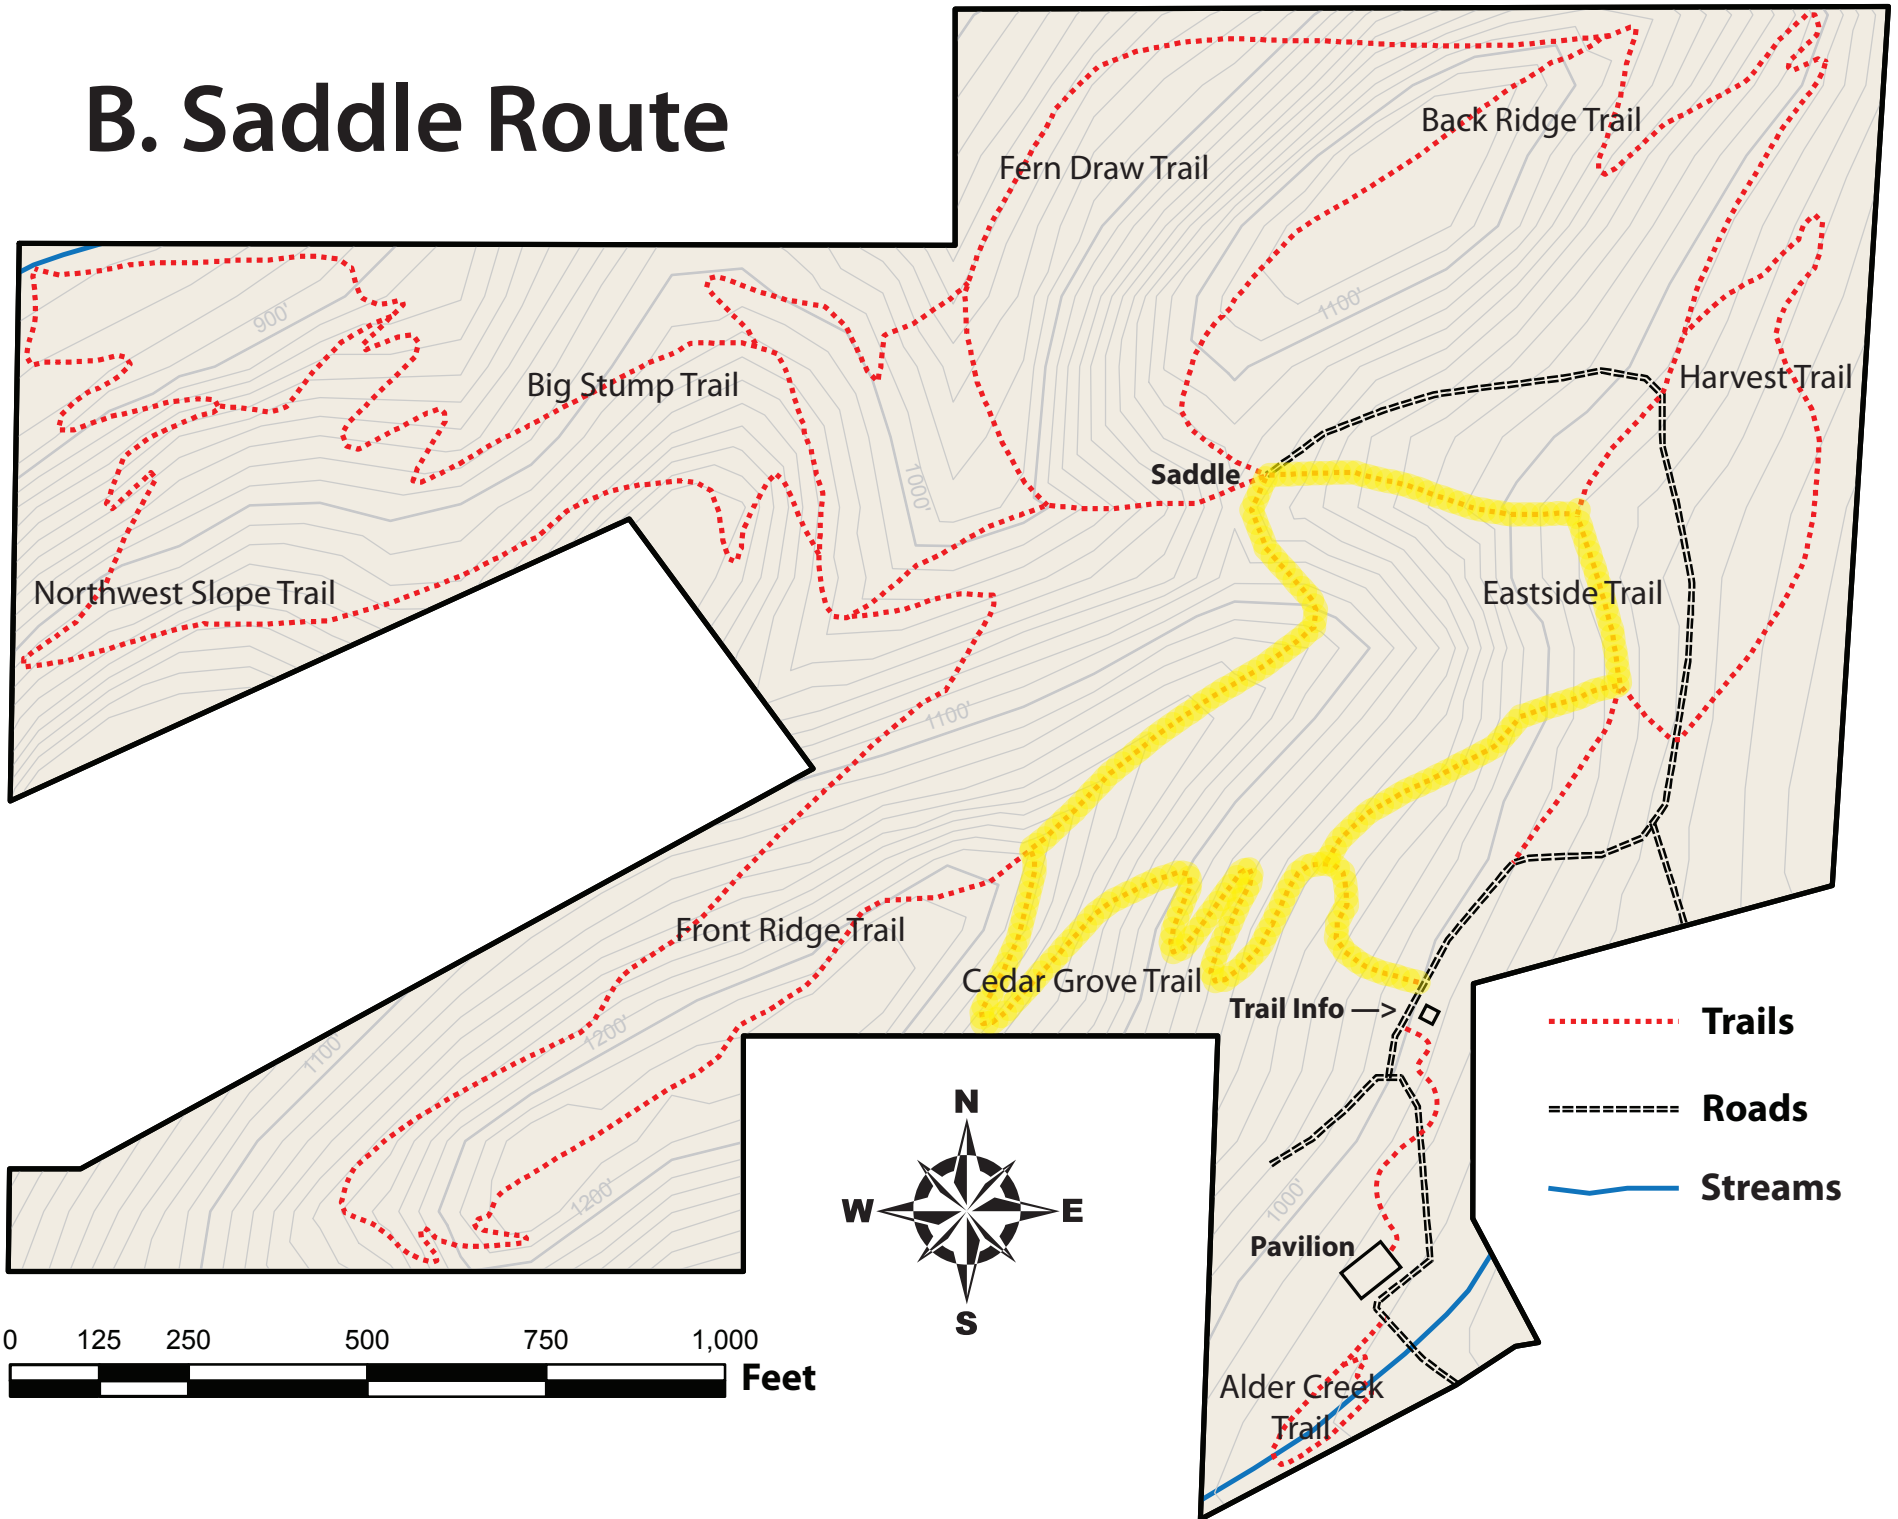

# B. Saddle Route

Fern Draw Trail

Back Ridge Trail

Big Stump Trail

Northwest Slope Trail

Saddle

Harvest Trail

Eastside Trail

Front Ridge Trail

Cedar Grove Trail

Trail Info

Trails

Roads

Streams

Pavilion

Alder Creek Trail

0 125 250 500 750 1,000 Feet